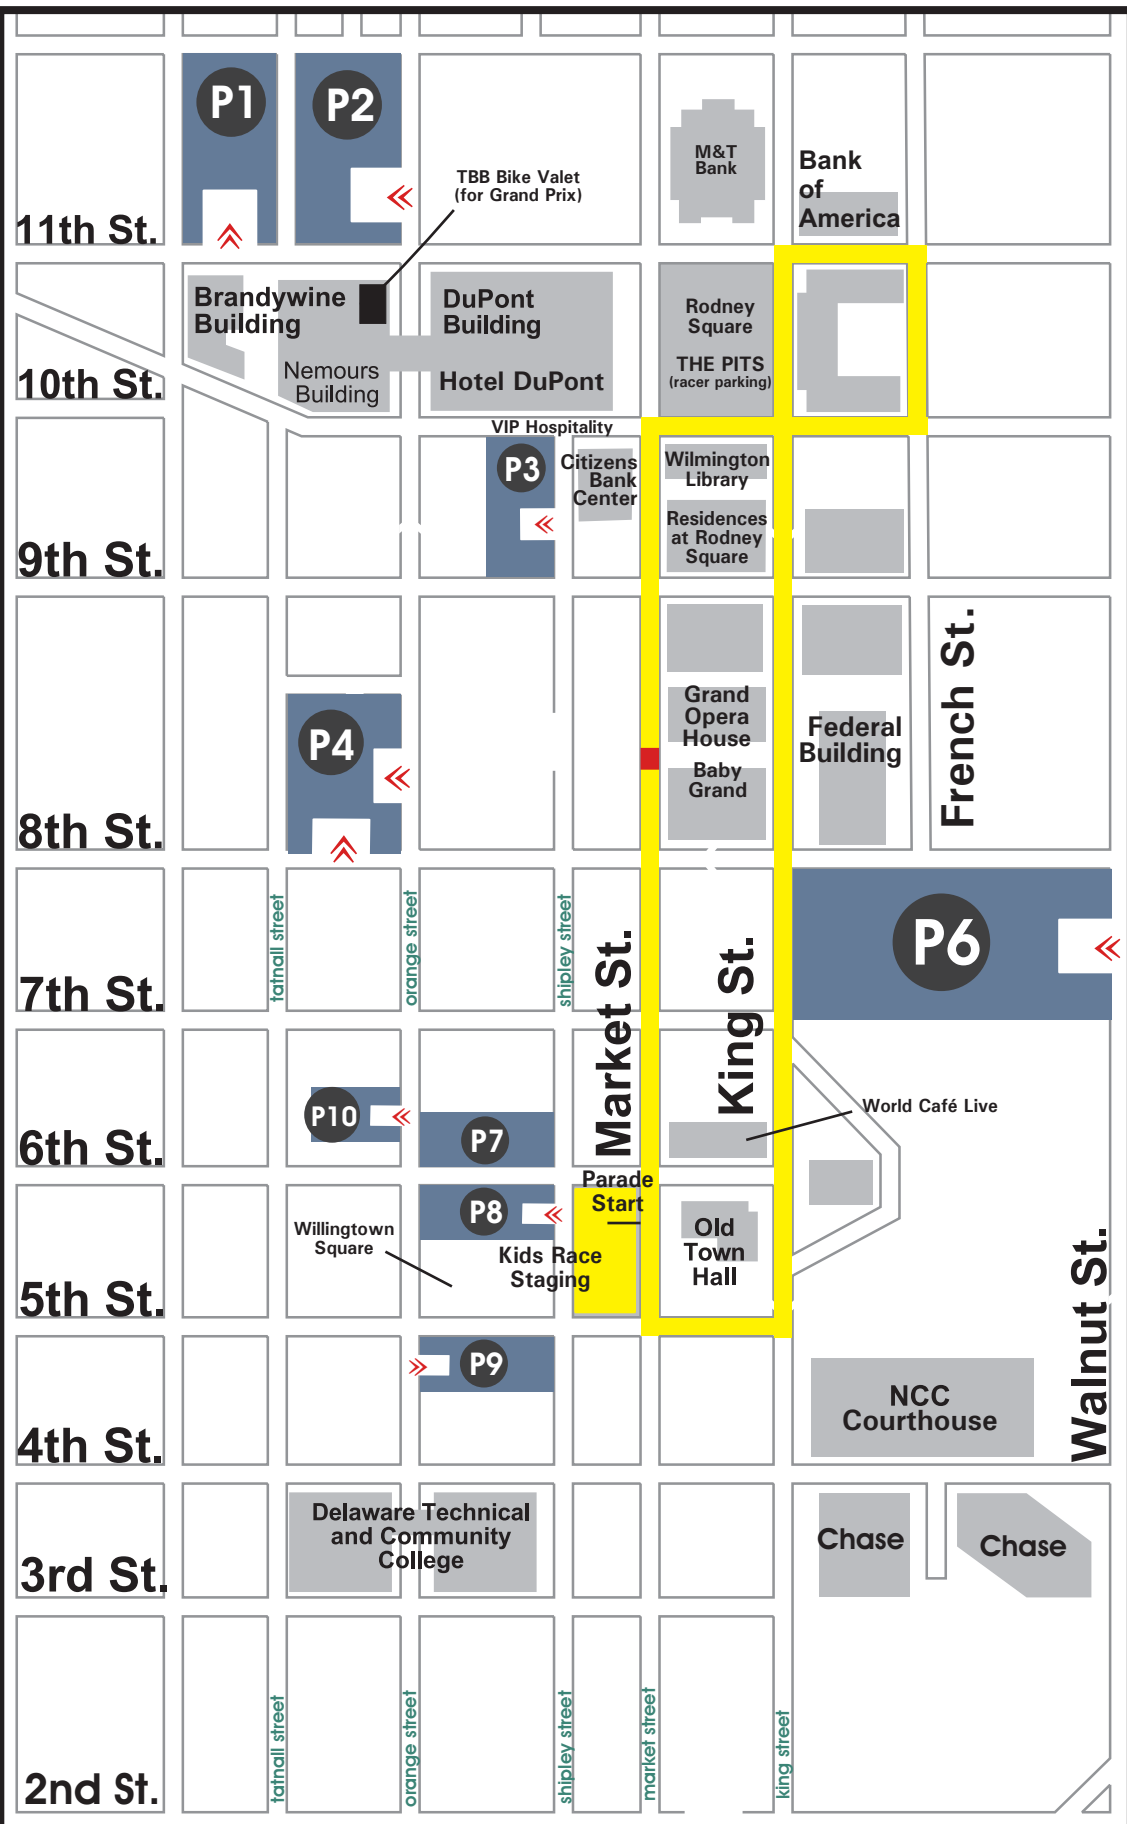

WILMINGTON GRAND PRIX PARKING MAP

- Parking Garage/Lot
 - Indicates Entrance
 - Race Course
 - Start/Finish Line
- P1 City Center Garage**
208 West 12th Street
Entrance on 11th St.
\$3
 - P2 Community Services Garage**
11th & Orange Streets;
Entrance on Orange Street
\$3
 - P3 HyPark Parking Garage**
900 Block Shipley Street
Entrance on Shipley Street
\$4
 - P4 Wilmington Parking Authority**
8th & Orange Streets
Entrances on Orange & on 8th St
Free on Saturday for WGP
 - P6 Customs House Garage**
Located under Doubletree Hotel
8th & Walnut Streets
Entrance on Walnut Street
\$3
 - P7, P8 Colonial Parking**
6th & Shipley Street
2 lots – one above 6th
and one below.
Entrance on Shipley Street
\$3
 - P9 Colonial Parking**
5th & Orange Street
Entrance on Orange St
\$3
 - P10 Wilmington Parking Authority**
6th & Orange Streets
Entrance on Orange St
Free on Saturday for WGP

All parking meters downtown are free after 5PM on weekdays and all weekends.