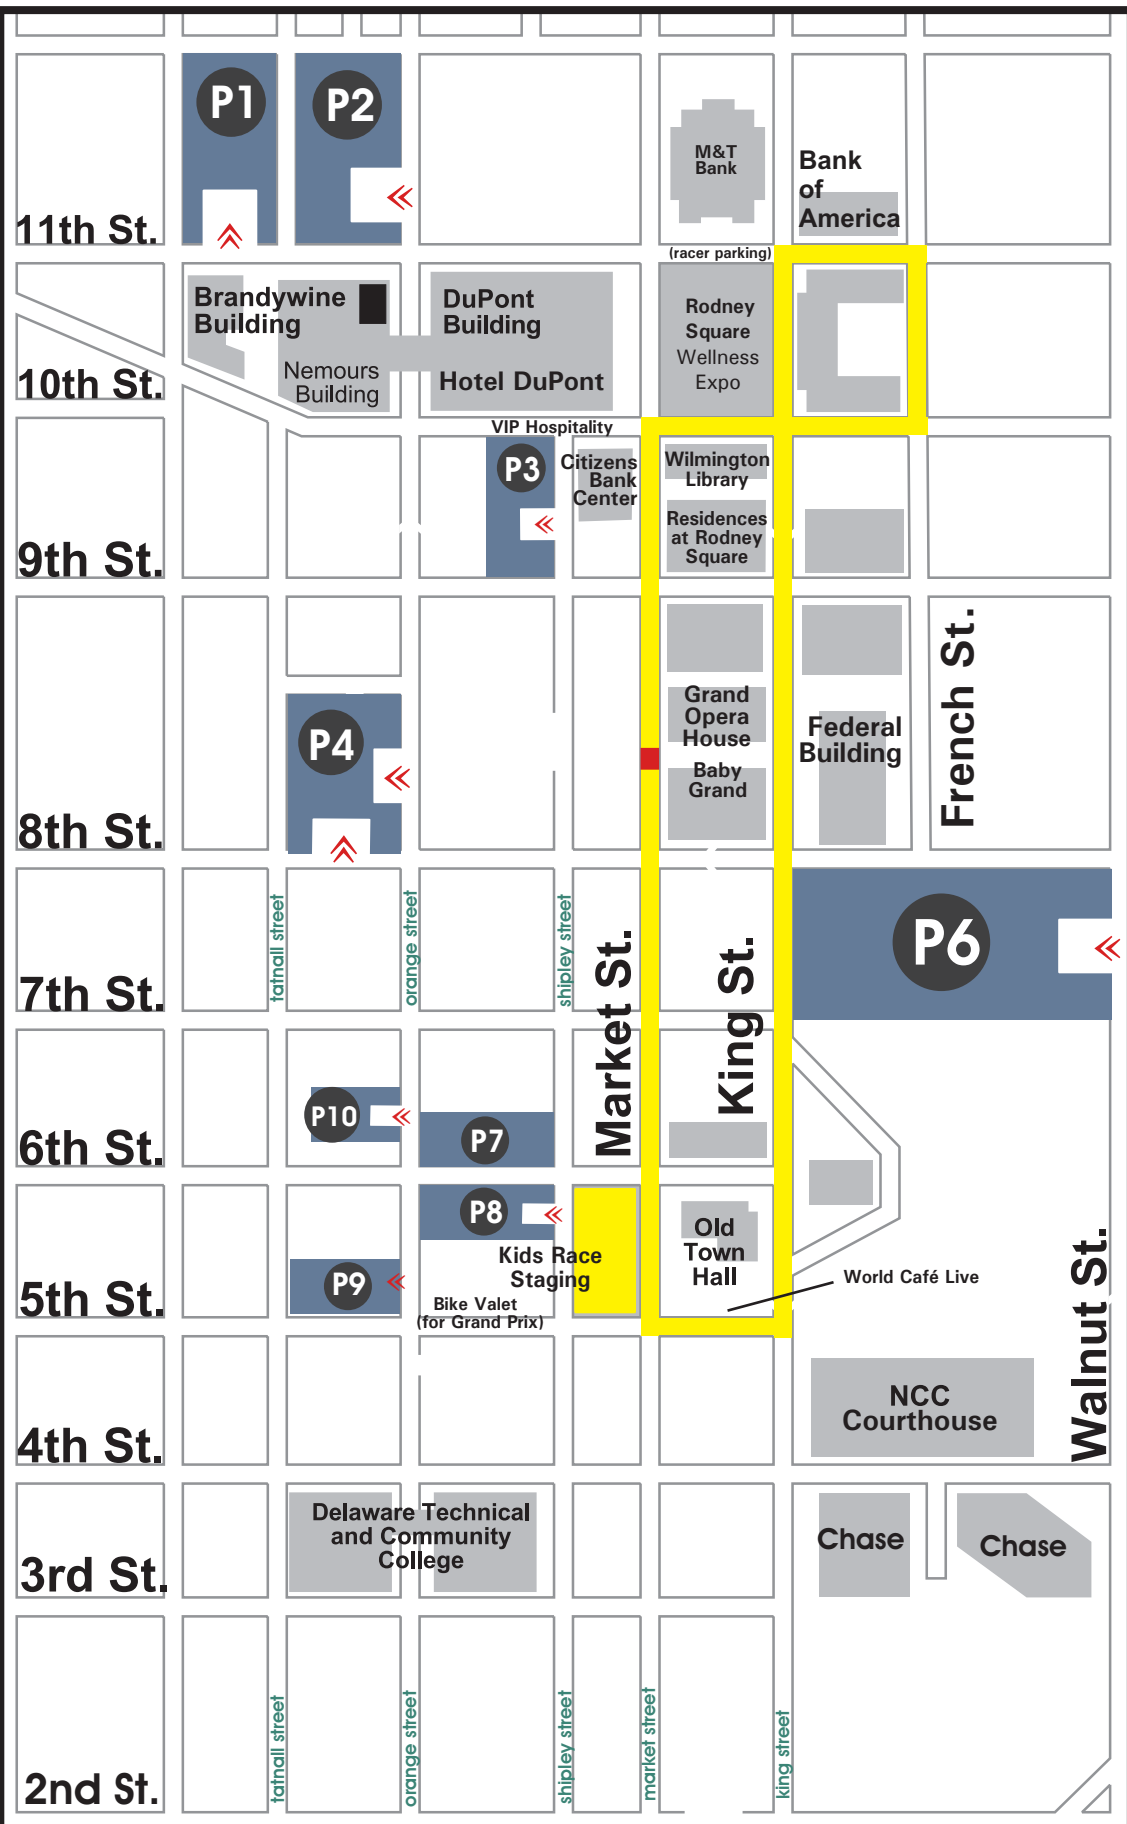

# WILMINGTON GRAND PRIX PARKING MAP

-  Parking Garage/Lot
  -  Indicates Entrance
  -  Race Course
  -  Start/Finish Line
- P1 City Center Garage**  
208 West 12<sup>th</sup> Street  
Entrance on 11th St.  
\$3
  - P2 Community Services Garage**  
11th & Orange Streets;  
Entrance on Orange Street  
\$3
  - P3 HyPark Parking Garage**  
900 Block Shipley Street  
Entrance on Shipley Street  
\$5
  - P4 Wilmington Parking Authority**  
8th & Orange Streets  
Entrances on Orange & on 8th St  
*Free on Saturday for WGP*
  - P6 Customs House Garage**  
*Located under Doubletree Hotel*  
8th & Walnut Streets  
Entrance on Walnut Street  
\$3
  - P7, P8 Colonial Parking**  
6th & Shipley Street  
2 lots – one above 6th  
and one below.  
Entrance on Shipley Street  
\$3
  - P9 Colonial Parking**  
5th & Orange Street  
Entrance on Orange St  
\$3
  - P10 Wilmington Parking Authority**  
6th & Orange Streets  
Entrance on Orange St  
*Free on Saturday for WGP*

*All parking meters downtown are free after 5PM on weekdays and all weekends.*