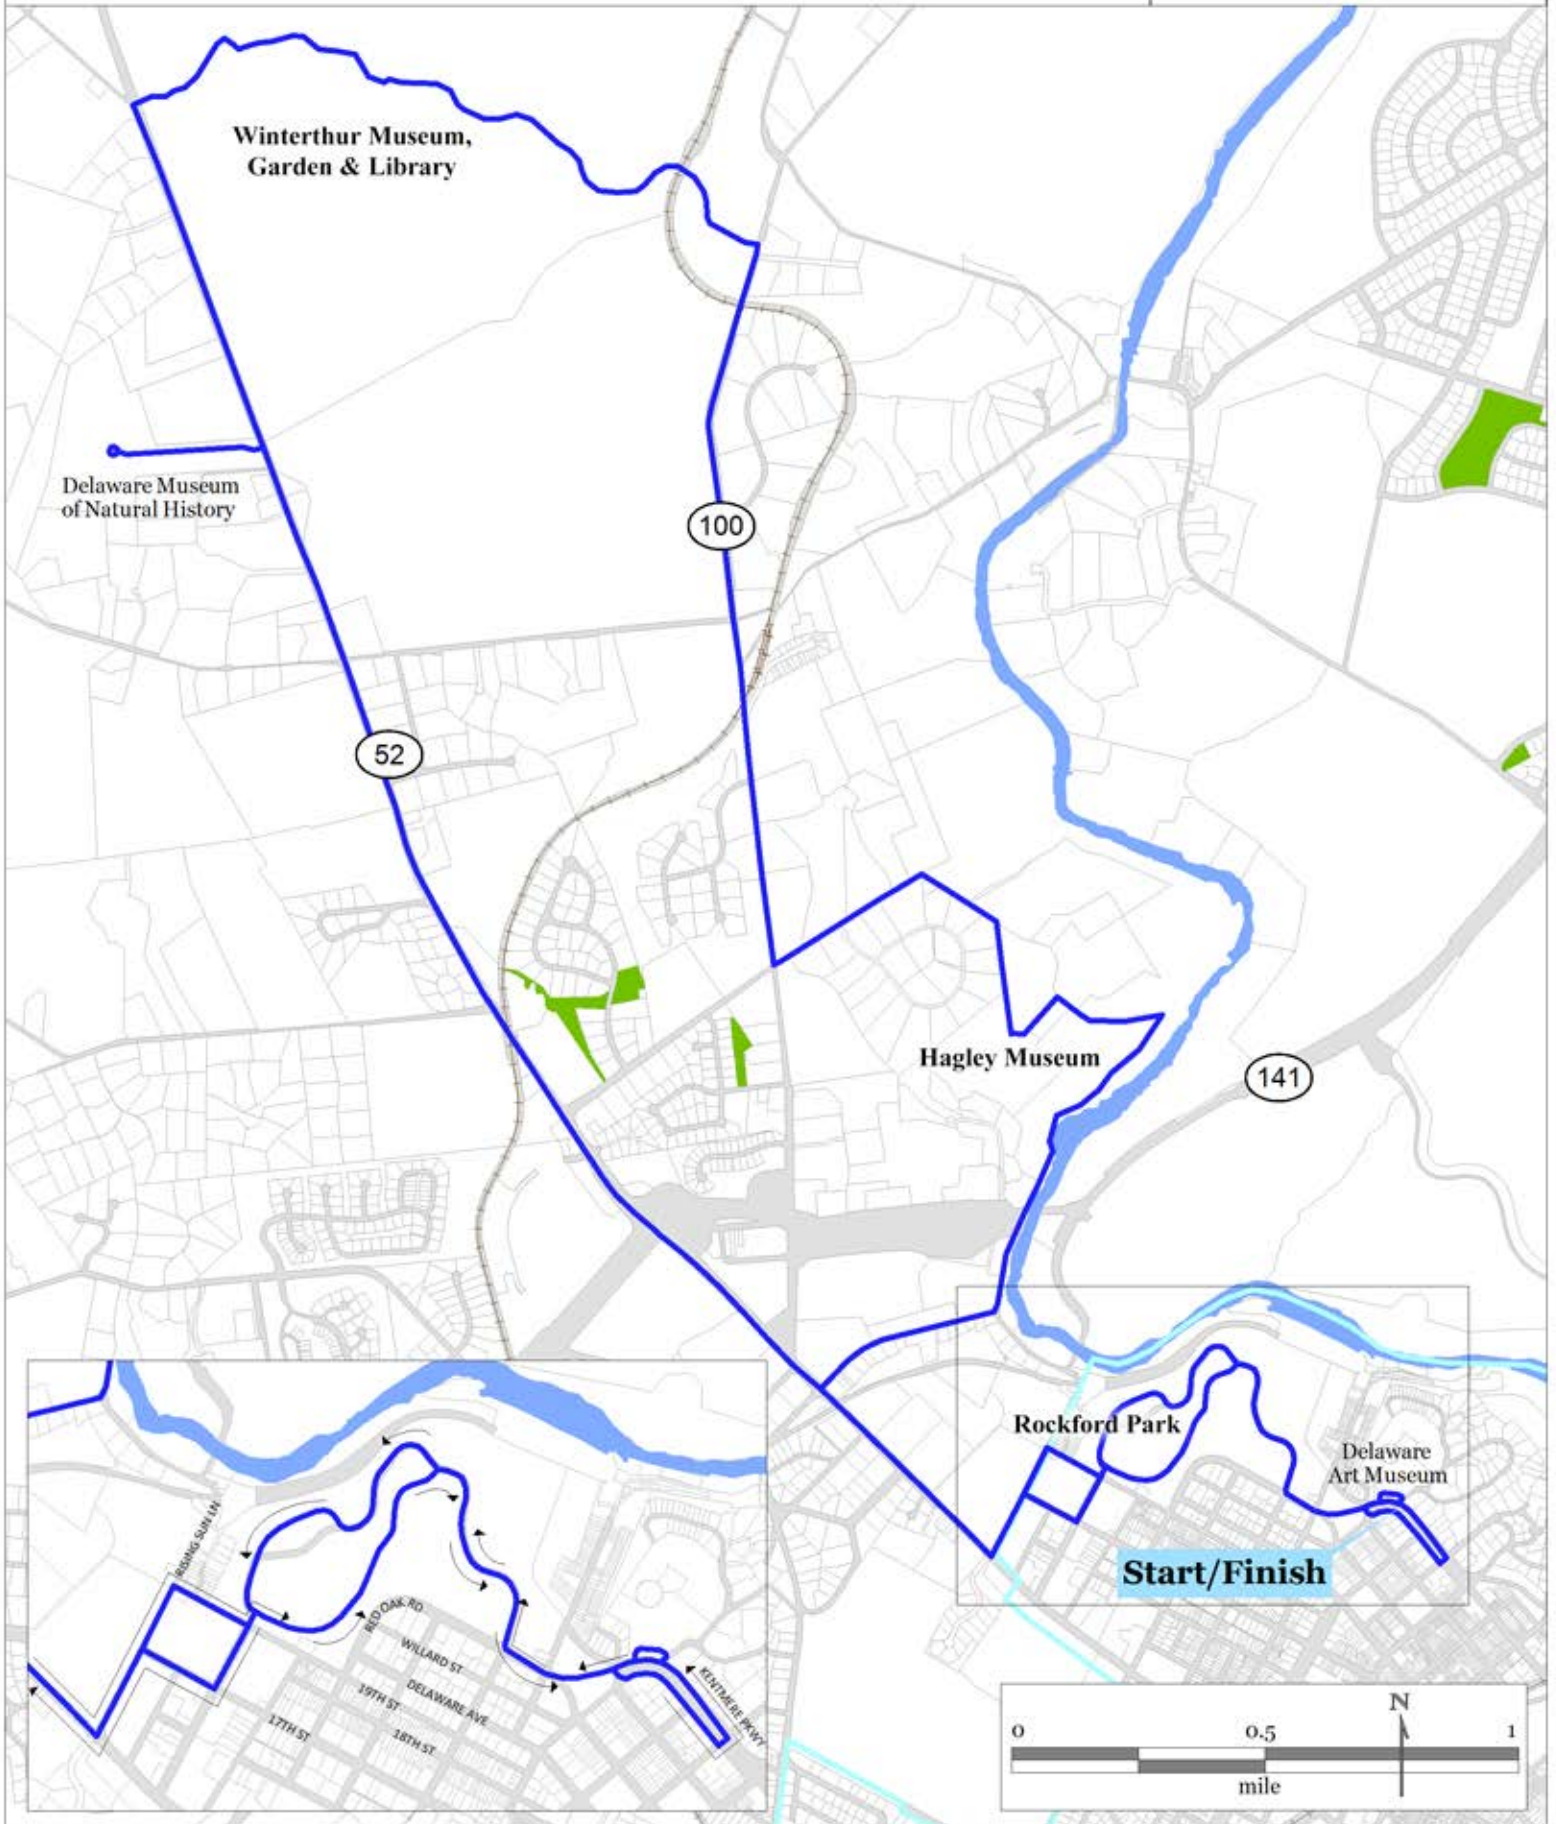

GOVERNOR'S RIDE

WILMINGTON GRAND PRIX -- 15.2 MILES

Winterthur Museum,
Garden & Library

Delaware Museum
of Natural History

100

52

Hagley Museum

141

Rockford Park

Delaware
Art Museum

Start/Finish