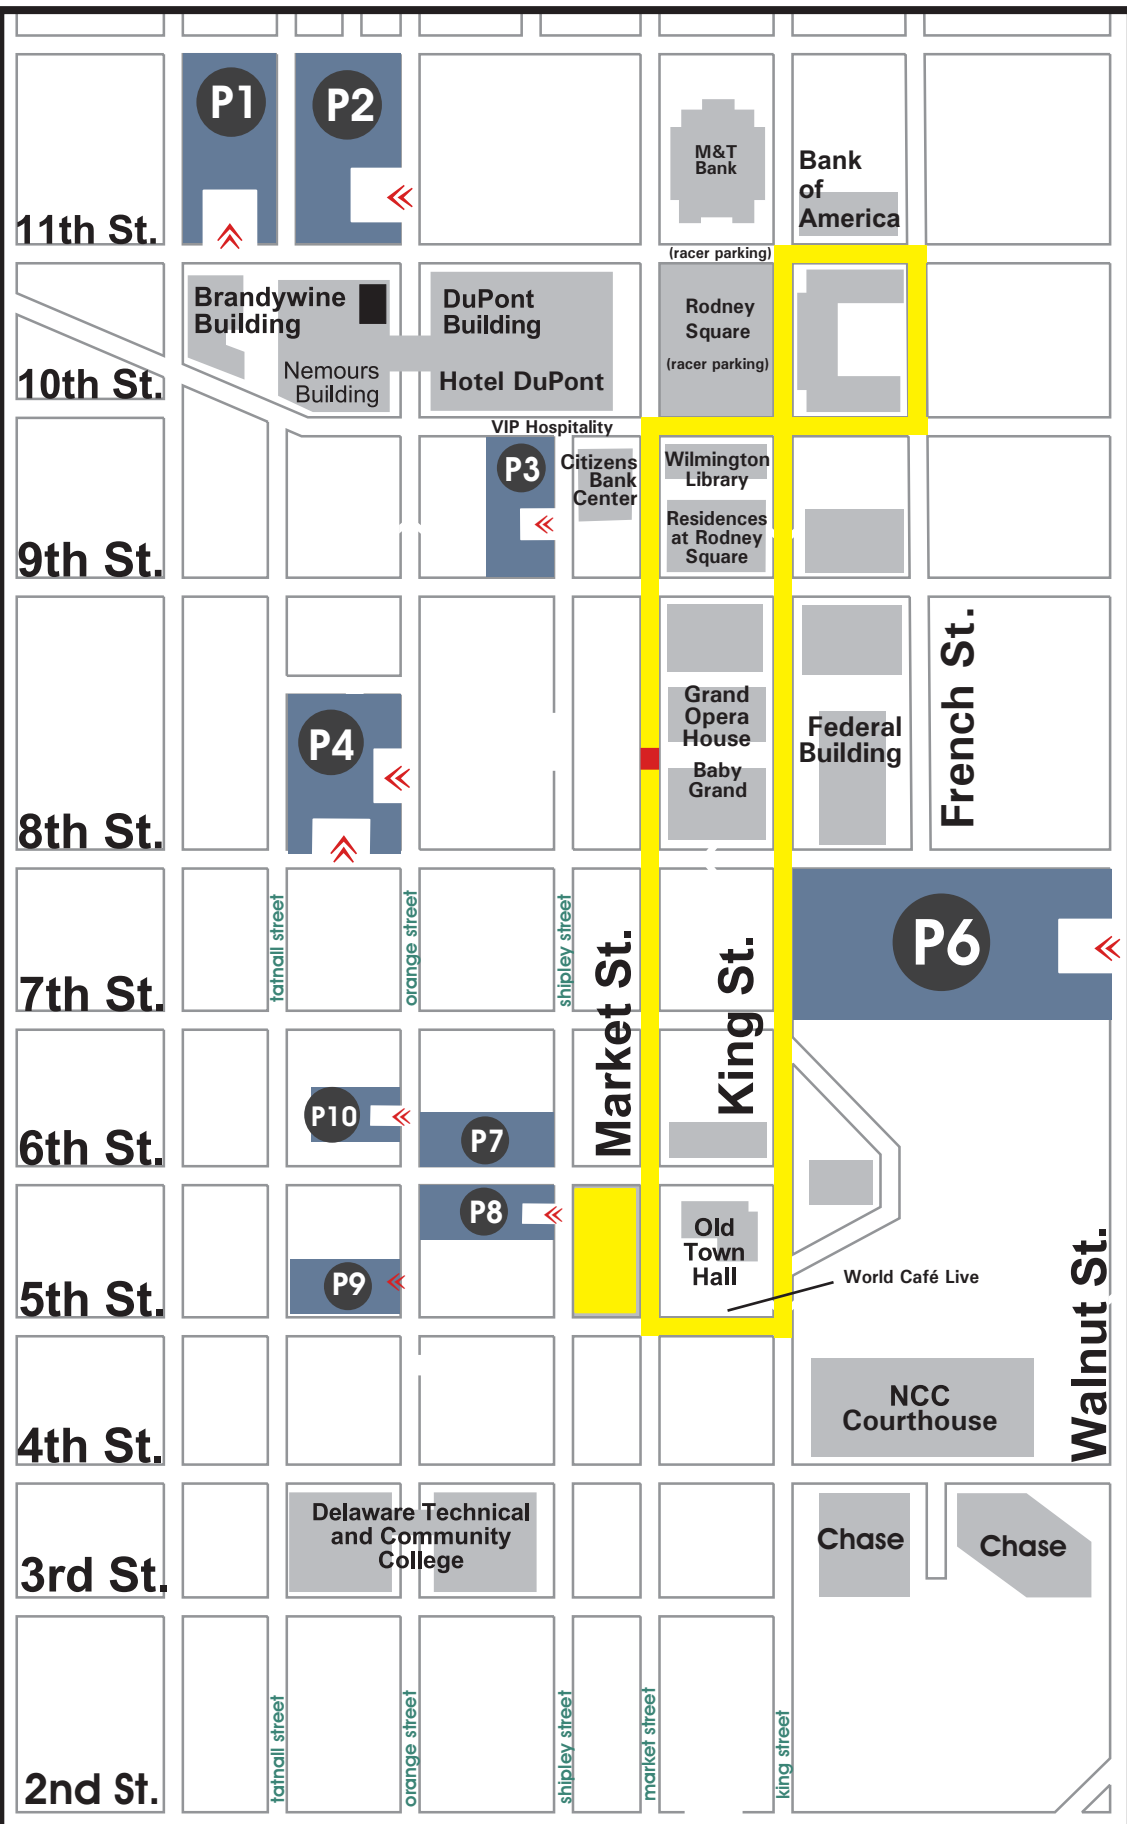

WILMINGTON GRAND PRIX PARKING MAP

-  Parking Garage/Lot
 -  Indicates Entrance
 -  Race Course
 -  Start/Finish Line
- P1 City Center Garage**
208 West 12th Street
Entrance on 11th St.
\$3
 - P2 Community Services Garage**
11th & Orange Streets;
Entrance on Orange Street
\$3
 - P3 HyPark Parking Garage**
900 Block Shipley Street
Entrance on Shipley Street
\$5
 - P4 Wilmington Parking Authority**
8th & Orange Streets
Entrances on Orange & on 8th St
Free on Saturday for WGP
 - P6 Customs House Garage**
Located under Doubletree Hotel
8th & Walnut Streets
Entrance on Walnut Street
\$3
 - P7, P8 Colonial Parking**
6th & Shipley Street
2 lots – one above 6th
and one below.
Entrance on Shipley Street
\$3
 - P9 Colonial Parking**
5th & Orange Street
Entrance on Orange St
\$3
 - P10 Wilmington Parking Authority**
6th & Orange Streets
Entrance on Orange St
Free on Saturday for WGP

All parking meters downtown are free after 5PM on weekdays and all weekends.