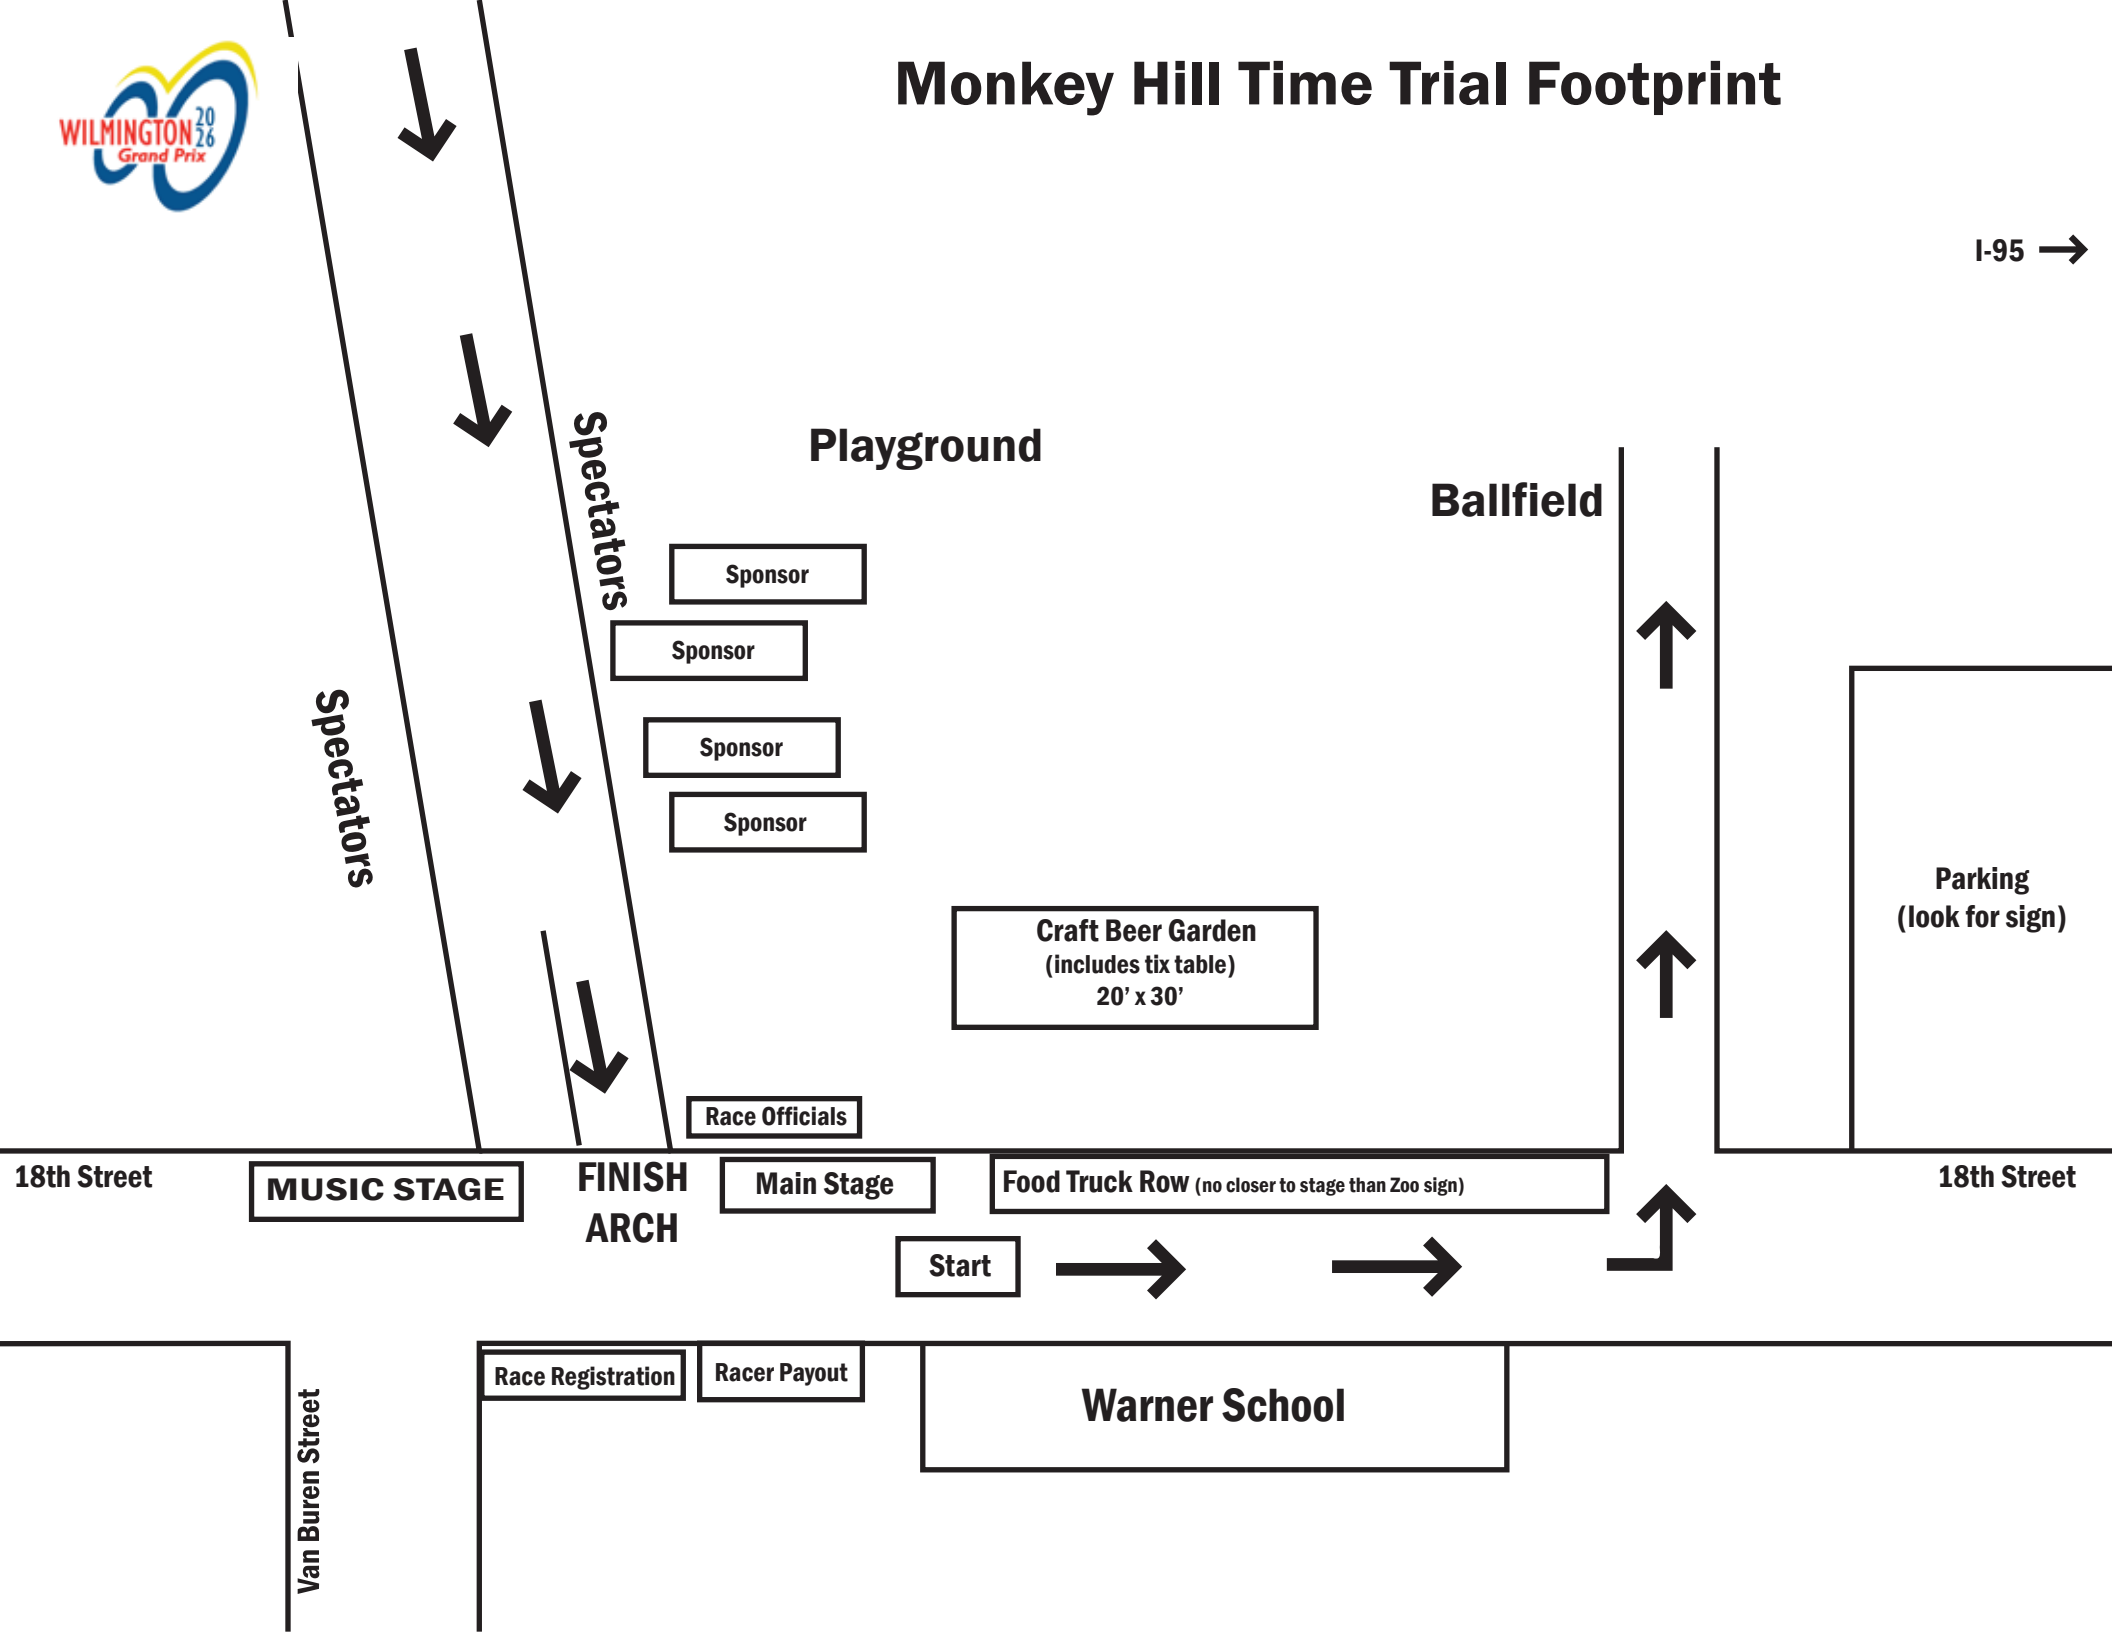

Monkey Hill Time Trial Footprint

I-95 →

Spectators

Spectators

Playground

Ballfield

Sponsor

Sponsor

Sponsor

Sponsor

Craft Beer Garden
(includes tix table)
20' x 30'

Race Officials

MUSIC STAGE

FINISH
ARCH

Main Stage

Food Truck Row (no closer to stage than Zoo sign)

Start

Parking
(look for sign)

18th Street

Race Registration

Racer Payout

Warner School

Van Buren Street

18th Street